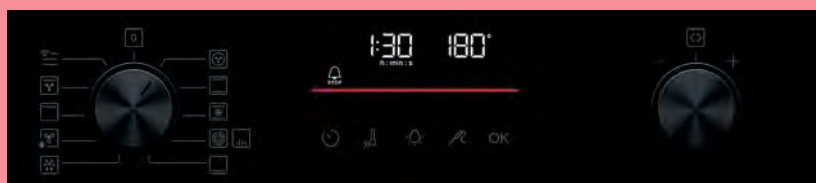

NBU5P40SK - 60 cm Pyrolyse
NBU5A40SK - 60 cm multi hetelucht
NKO5N40K - 45 cm CombiAir combi magnetron
Te combineren met warmhoudlade **CD1100B** en opberglade **OS7K10B**.