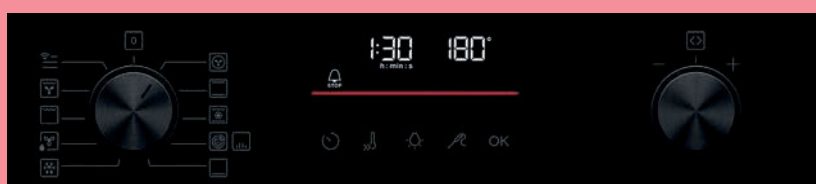

NBU5P40SK - 60 cm Pyrolyse
NBU5A40SK - 60 cm multi hetelucht
NKO5N40K - 45 cm CombiAir combi magnetron
Te combineren met warmhoudlade **CD1100B** en opberglade **OS7K10B**.